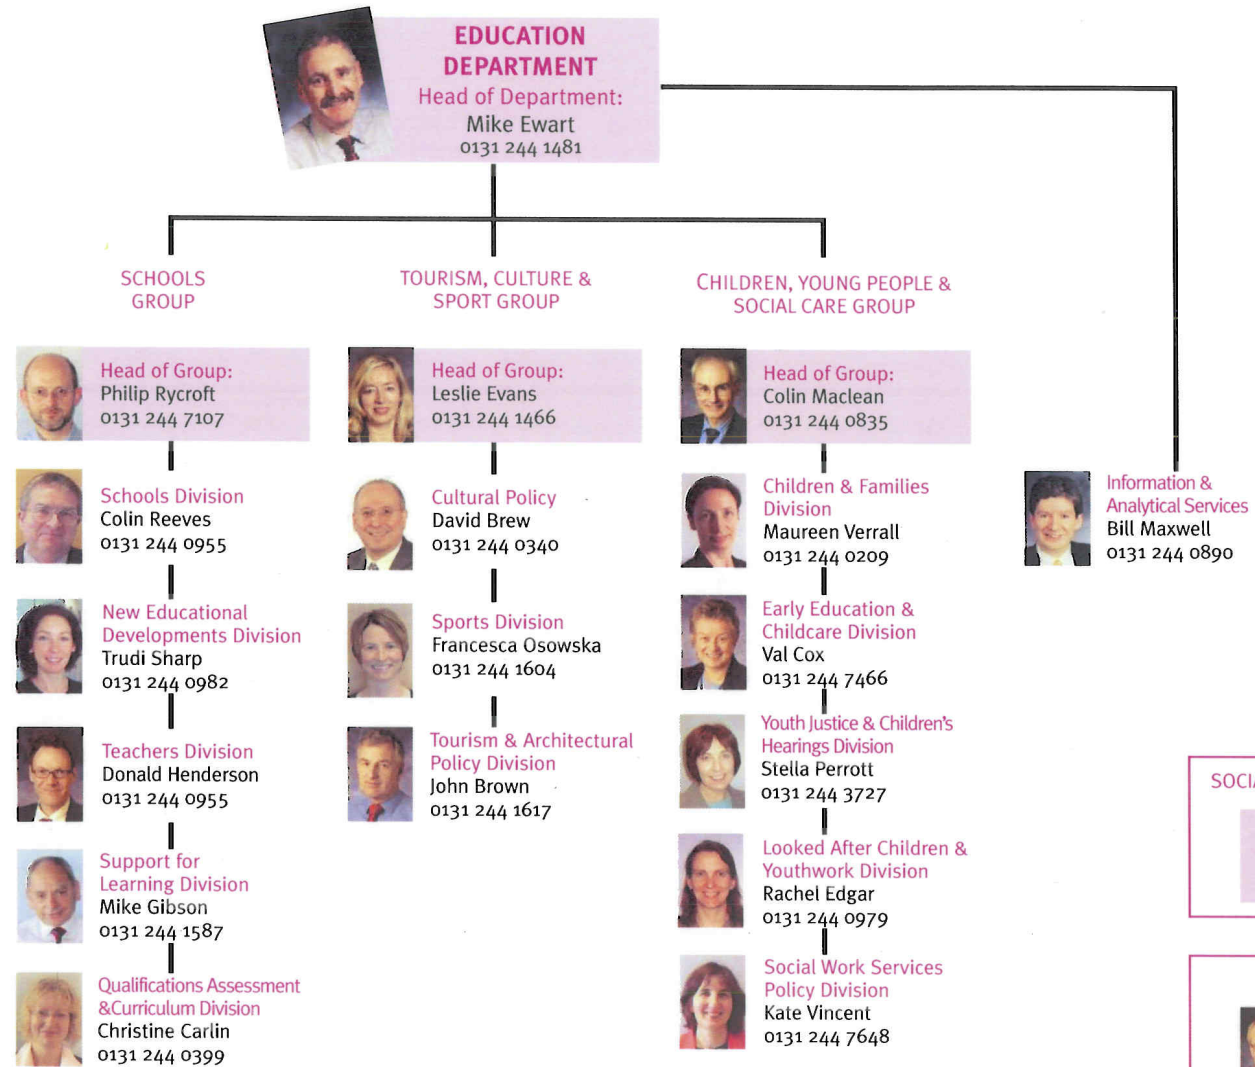

[click here to go back to first page](#)

SOCIAL WORK INSPECTION AGENCY

Chief Executive:
Alexis Jay
0131 244 3680

HISTORIC SCOTLAND

Chief Executive:
John Graham
0131 668 8693

HM INSPECTORATE OF EDUCATION

HM Senior
Chief Inspector:
Graham Donaldson
01506 600 366